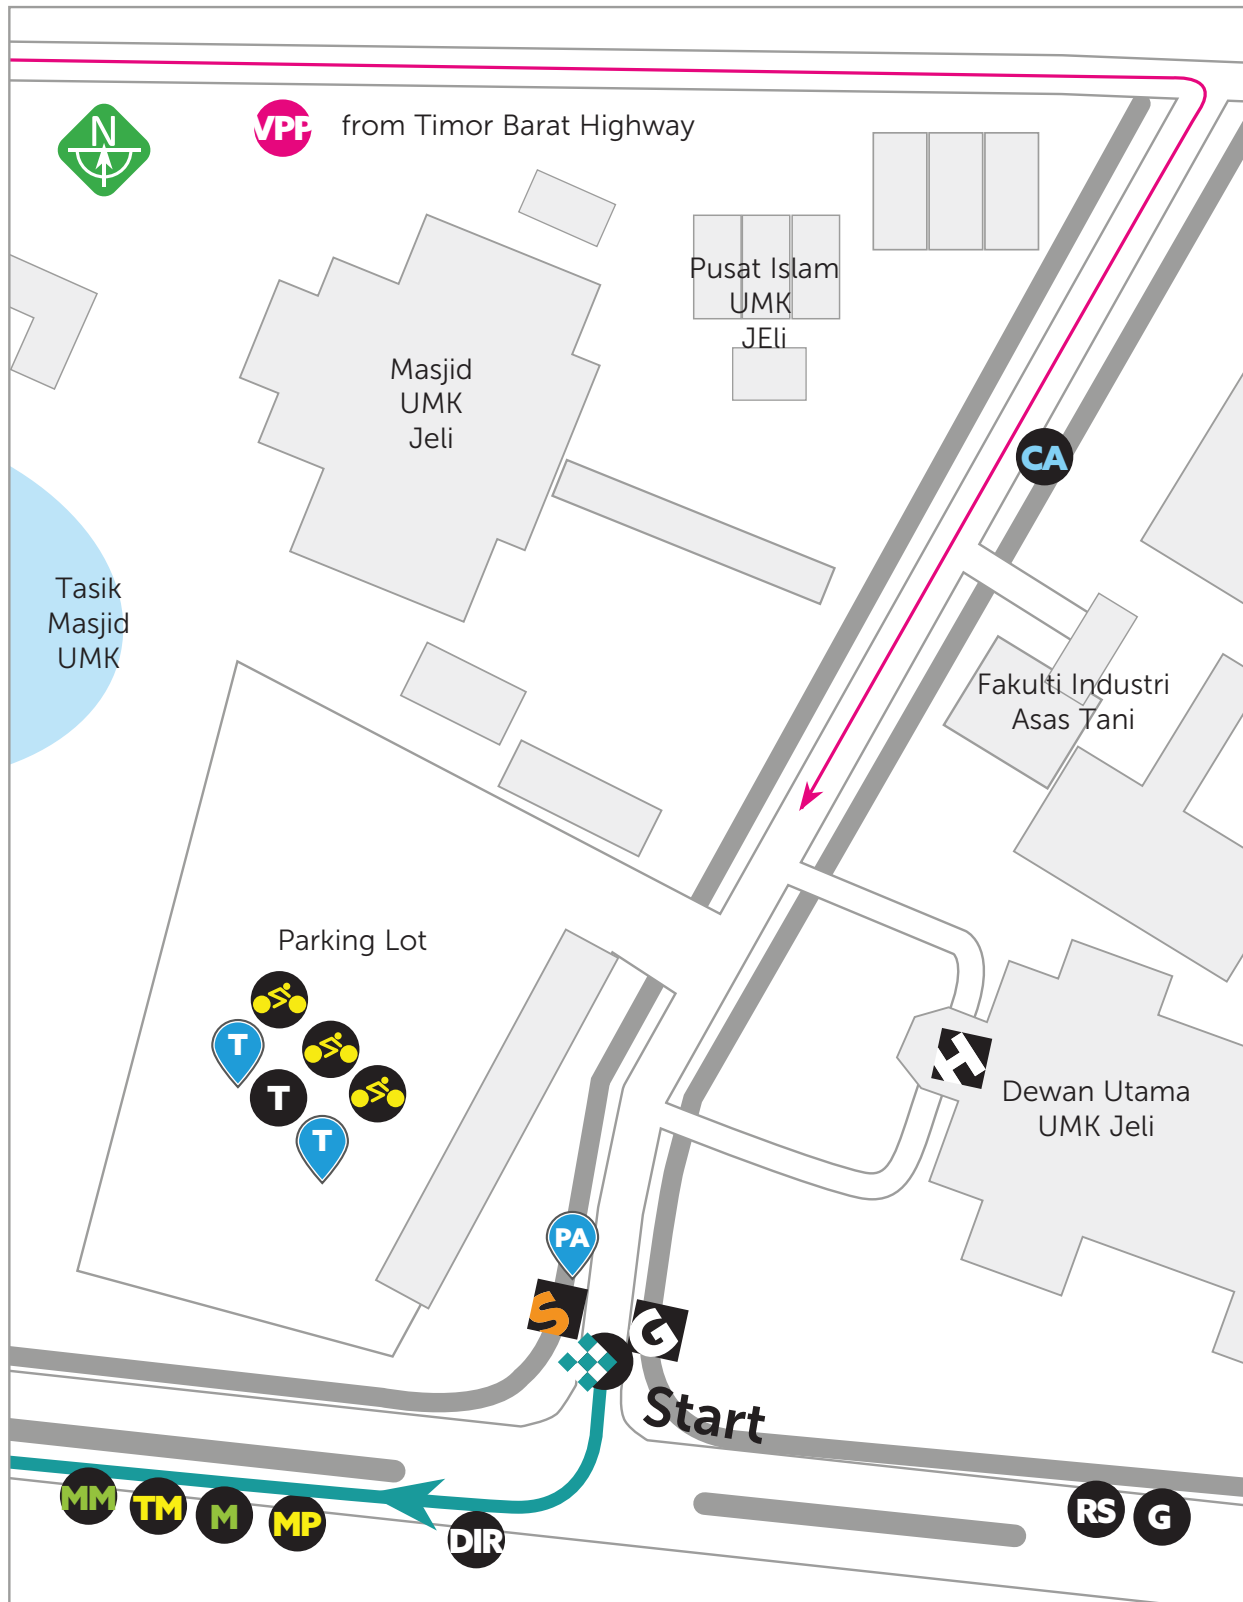

Finish Location : Jalan Syed Sheh, Baling

Neutral Zone : 8.3km

Cavalcade
@ 45mins
42kph
40kph
38kph

KM	KM TO GO	FEATURES	INSTRUCTION	DESCRIPTION	ESTIMATED TIME OF ARRIVAL (km/hrs)			
From Start Gantry at Universiti Malaysia Kelantan, Kampus Jeli: Turn left into Timur - Barat Highway (Federal Route 4), then straight on for all subsequent junctions. End of the Neutralize Zone is on the Timur-Barat Highway (Yellow sign "90km/h" on the left).					09:15	10:00	10:00	10:00
0.0	183.1	RACE START PROPER		Yellow sign "90km/h" on the left	09:32	10:17	10:17	10:17
8.7	174.4	Splitter	Keep Left		09:44	10:29	10:30	10:31
8.8	174.3	Sign	Straight On	White & Green sign "Hutan Simpan Kekal" on the left	09:45	10:30	10:30	10:31
9.7	173.4	Junction	Straight On	Left to Sungai Long	09:46	10:31	10:32	10:32
9.9	173.2	SPRINT 1 - JELI	Straight On	Caltex on the right	09:46	10:31	10:32	10:33
10.3	172.8	KOM START 105m	Straight On	Petron Batu Melintang on the left	09:47	10:32	10:32	10:33
28.0	155.1	Sign	Straight On	Milestone Ipoh 248 on the right	10:12	10:57	10:59	11:01
30.0	153.1	DRINK START	Straight On	Milestone Ipoh 246 on the right	10:15	11:00	11:02	11:04
30.0	153.1	WASTE ZONE 1 START	Straight On		10:15	11:00	11:02	11:04
30.5	152.6	WASTE ZONE 1 END	Straight On		10:16	11:01	11:03	11:05
31.7	151.4	KOM 1 - JELI, Cat 2, 774m	Straight On	Sign "Sempadan Daerah Kelantan / Perak" on the left	10:17	11:02	11:05	11:07
33.4	149.7	KOM START 667m	Straight On	Start of concrete barrier on the left	10:20	11:05	11:07	11:10
47.3	135.8	Sign	Straight On	Sign "Kawasan Rehat Titiwangsa" on the left	10:40	11:25	11:28	11:32

© OpenStreetMap contributors

Vehicle Passage Point Map

Stage 3 | Monday | 25 September 2023

Jeli - Baling | Race Distance: 183.1 km

Start Layout Map

Stage 3 | Monday | 25 September 2023
Jeli - Baling | Race Distance: 183.1 km