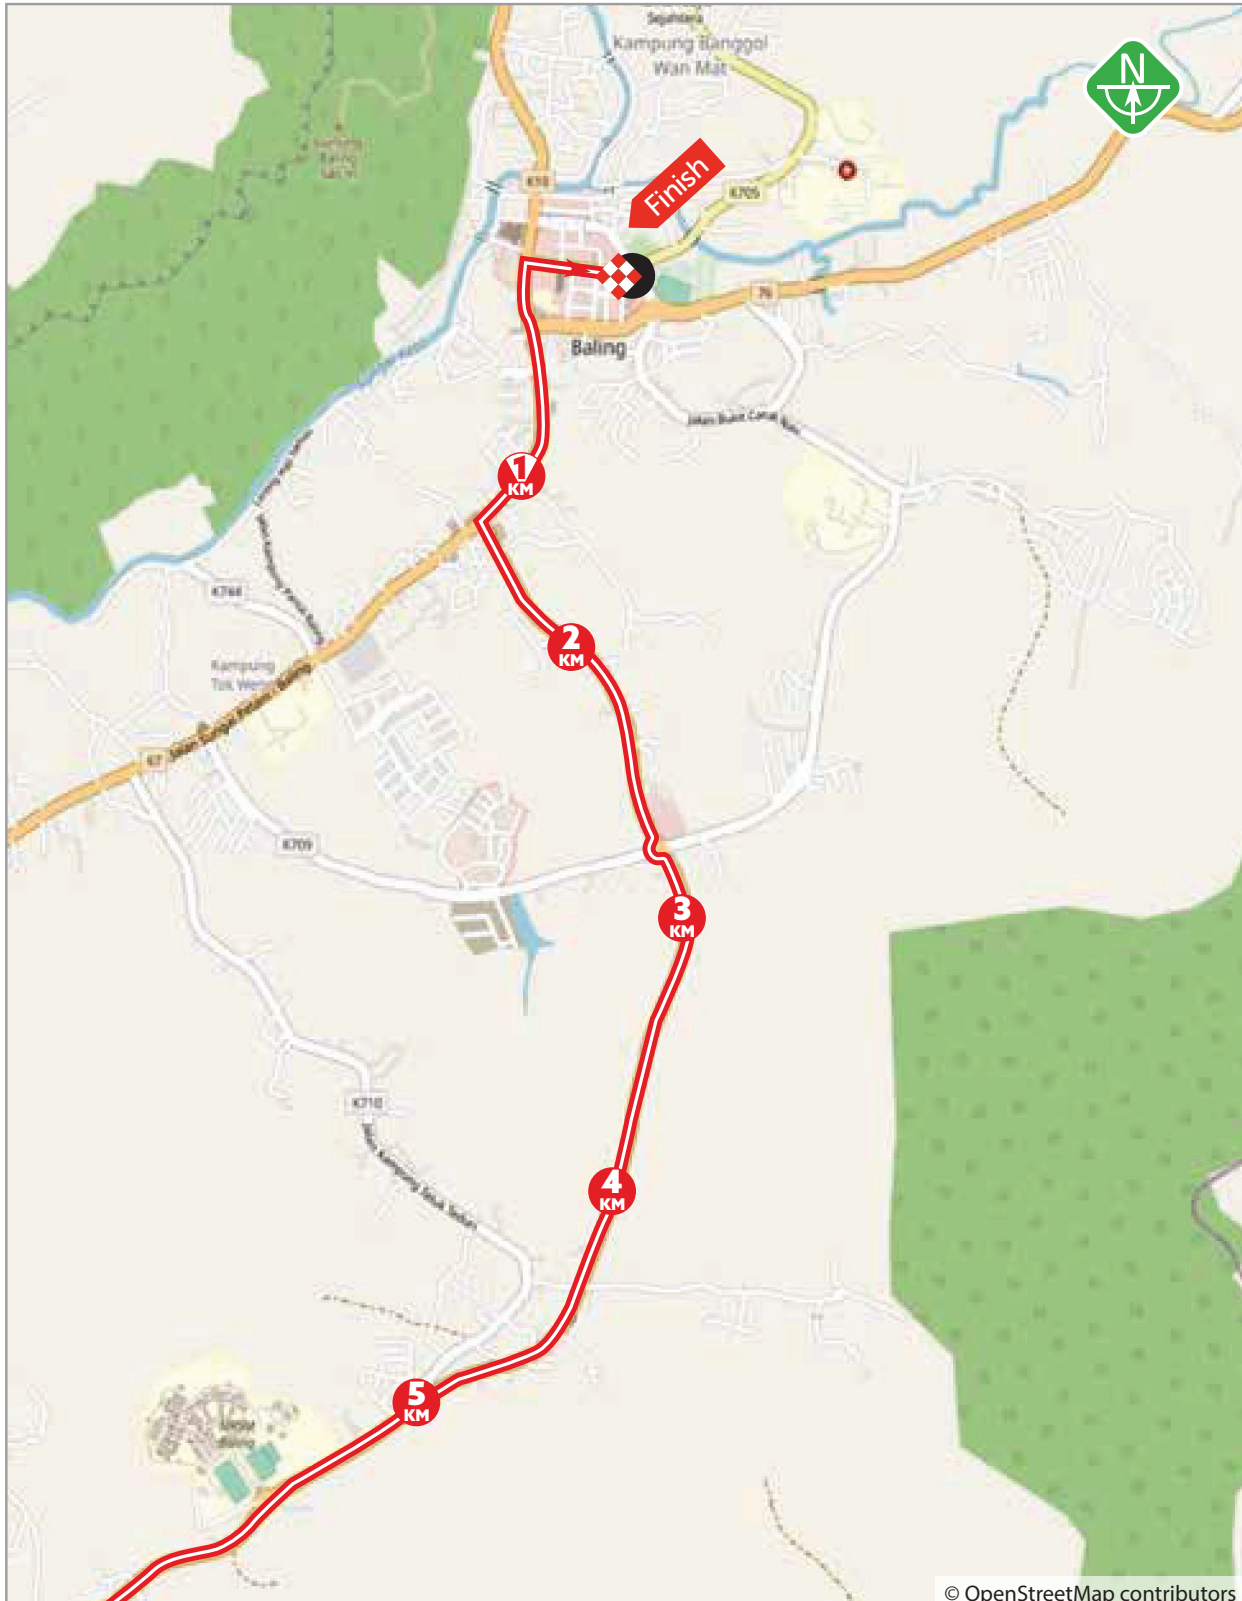

Time Table

Stage 3 | Monday | 25 September 2023 Jeli - Baling | Race Distance: 183.1 km

START TIME TABLE

Start Location :

Universiti Malaysia Kelantan, Jeli

Time	Activities
0630 hrs	VPP in Operation Race Facilities Crew on Site Race Security on Site Road Closure at Start Area
0700 hrs	PA System on
0830 hrs	Race Officials on Site Arrival of Guests Arrival of Teams
0850 hrs	Riders Signing On Opens
0900 hrs	Arrival of VIPs
0915 hrs	Cavalcade Departs
0950 hrs	Riders Signing on Closes Advance Vehicles Depart Presentation of Race Leaders
0955 hrs	Riders Assemble at Start Line
1000 hrs	Petronas Le Tour de Langkawi Flag-Off
1015 hrs	VIPs Depart
1030 hrs	De-Rig Commences
1230 hrs	Roads Re-Open

FINISH TIME TABLE

Finish Location :

Jalan Syed Sheh, Baling

Time	Activities
0800 hrs	Race Facilities Crew on Site Road Closure at Finish Area
0900 hrs	Race Security on Site Race Officials on Site
1000 hrs	PA System on
1100 hrs	Side Events Start
1325 hrs	Arrival of Guests
1340 hrs	Arrival of VIPs
1345 hrs	Advance Vehicles Arrive
1354 hrs	Cavalcade Arrives
1439 hrs	Petronas Le Tour de Langkawi Arrives - Fast Schedule
1452 hrs	Petronas Le Tour de Langkawi Arrives - Expected Schedule
1515 hrs	Prize Giving Ceremony
1545 hrs	VIPs Depart
1615 hrs	De-Rig Commences
1815 hrs	Roads Re-Open

Start Location Map

Stage 3 | Monday | 25 September 2023

Jeli - Baling | Race Distance: 183.1 km

© OpenStreetMap contributors

Finish Location Map

Stage 3 | Monday | 25 September 2023
Jeli - Baling | Race Distance: 183.1 km

© OpenStreetMap contributors

Vehicle Passage Point Map

Stage 3 | Monday | 25 September 2023

Jeli - Baling | Race Distance: 183.1 km

Start Layout Map

Stage 3 | Monday | 25 September 2023
Jeli - Baling | Race Distance: 183.1 km