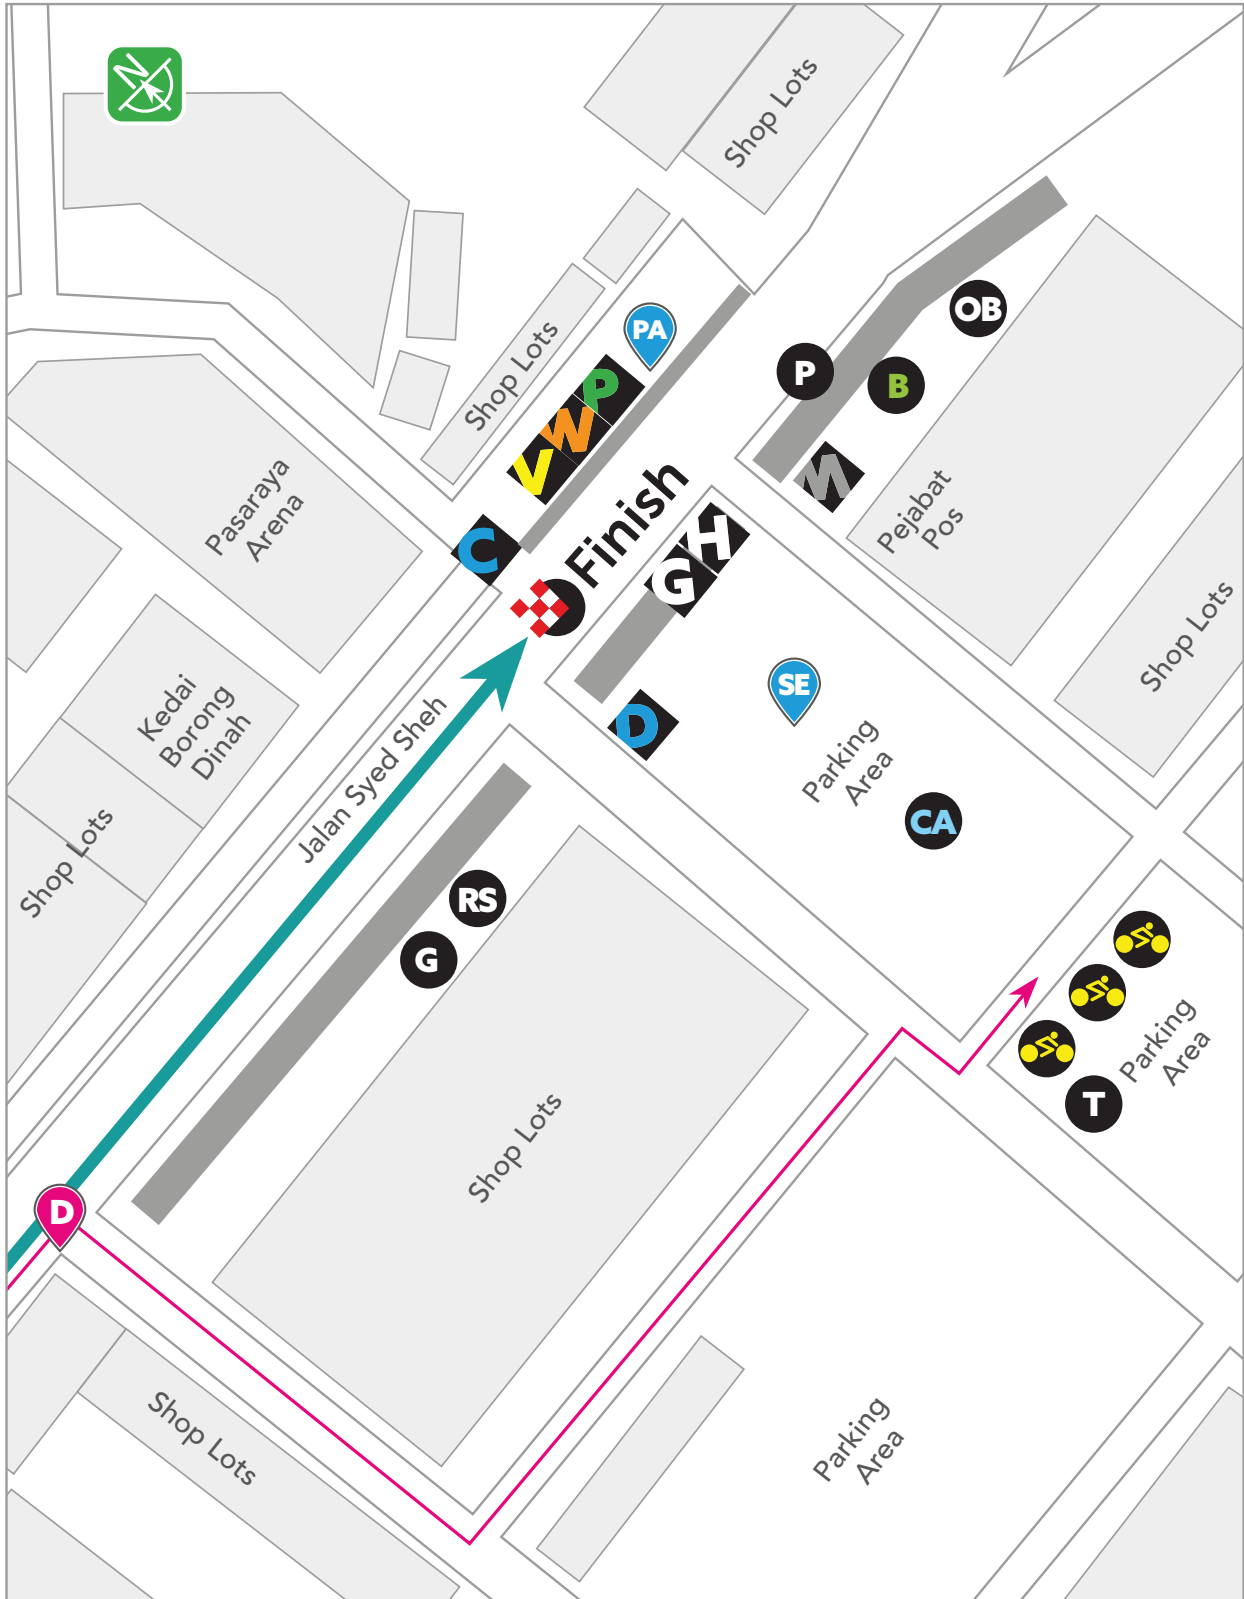

Time Table

Stage 3 | Monday | 25 September 2023 Jeli - Baling | Race Distance: 183.1 km

START TIME TABLE

Start Location :

Universiti Malaysia Kelantan, Jeli

Time	Activities
0630 hrs	VPP in Operation Race Facilities Crew on Site Race Security on Site Road Closure at Start Area
0700 hrs	PA System on
0830 hrs	Race Officials on Site Arrival of Guests Arrival of Teams
0850 hrs	Riders Signing On Opens
0900 hrs	Arrival of VIPs
0915 hrs	Cavalcade Departs
0950 hrs	Riders Signing on Closes Advance Vehicles Depart Presentation of Race Leaders
0955 hrs	Riders Assemble at Start Line
1000 hrs	Petronas Le Tour de Langkawi Flag-Off
1015 hrs	VIPs Depart
1030 hrs	De-Rig Commences
1230 hrs	Roads Re-Open

© OpenStreetMap contributors

Vehicle Passage Point Map

Stage 3 | Monday | 25 September 2023

Jeli - Baling | Race Distance: 183.1 km

Start Layout Map

Stage 3 | Monday | 25 September 2023
Jeli - Baling | Race Distance: 183.1 km

Finish Layout Map

Stage 3 | Monday | 25 September 2023

Jeli - Baling | Race Distance: 183.1 km

Transfer to Hotel Map

Stage 3 | Monday | 25 September 2023

Jeli - Baling | Race Distance: 183.1 km

Baling - Butterworth