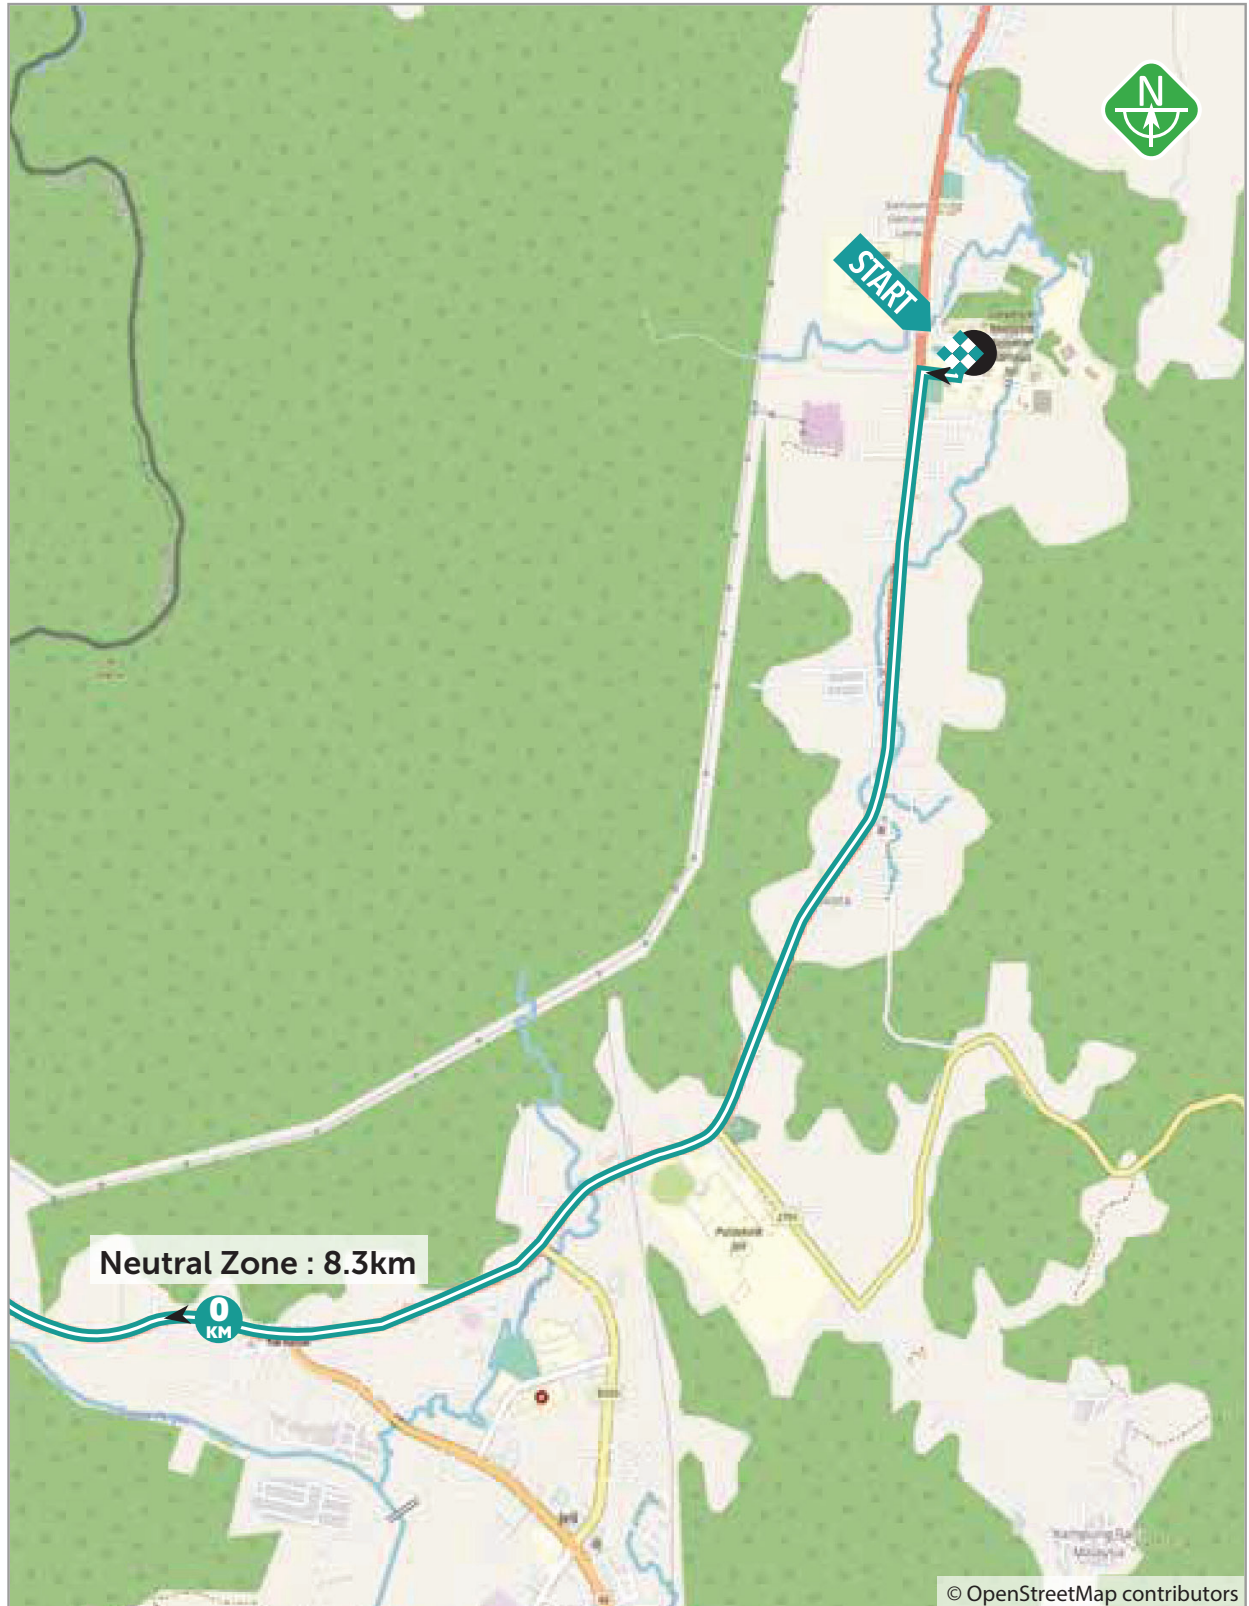

Time Table

Stage 3 | Monday | 25 September 2023 Jeli - Baling | Race Distance: 183.1 km

START TIME TABLE

Start Location :

Universiti Malaysia Kelantan, Jeli

Time	Activities
0630 hrs	VPP in Operation Race Facilities Crew on Site Race Security on Site Road Closure at Start Area
0700 hrs	PA System on
0830 hrs	Race Officials on Site Arrival of Guests Arrival of Teams
0850 hrs	Riders Signing On Opens
0900 hrs	Arrival of VIPs
0915 hrs	Cavalcade Departs
0950 hrs	Riders Signing on Closes Advance Vehicles Depart Presentation of Race Leaders
0955 hrs	Riders Assemble at Start Line
1000 hrs	Petronas Le Tour de Langkawi Flag-Off
1015 hrs	VIPs Depart
1030 hrs	De-Rig Commences
1230 hrs	Roads Re-Open

FINISH TIME TABLE

Finish Location :

Jalan Syed Sheh, Baling

Time	Activities
0800 hrs	Race Facilities Crew on Site Road Closure at Finish Area
0900 hrs	Race Security on Site Race Officials on Site
1000 hrs	PA System on
1100 hrs	Side Events Start
1325 hrs	Arrival of Guests
1340 hrs	Arrival of VIPs
1345 hrs	Advance Vehicles Arrive
1354 hrs	Cavalcade Arrives
1439 hrs	Petronas Le Tour de Langkawi Arrives - Fast Schedule
1452 hrs	Petronas Le Tour de Langkawi Arrives - Expected Schedule
1515 hrs	Prize Giving Ceremony
1545 hrs	VIPs Depart
1615 hrs	De-Rig Commences
1815 hrs	Roads Re-Open

Start Location Map

Stage 3 | Monday | 25 September 2023

Jeli - Baling | Race Distance: 183.1 km

© OpenStreetMap contributors

Finish Location Map

Stage 3 | Monday | 25 September 2023
Jeli - Baling | Race Distance: 183.1 km

© OpenStreetMap contributors

Vehicle Passage Point Map

Stage 3 | Monday | 25 September 2023

Jeli - Baling | Race Distance: 183.1 km

Start Layout Map

Stage 3 | Monday | 25 September 2023
Jeli - Baling | Race Distance: 183.1 km