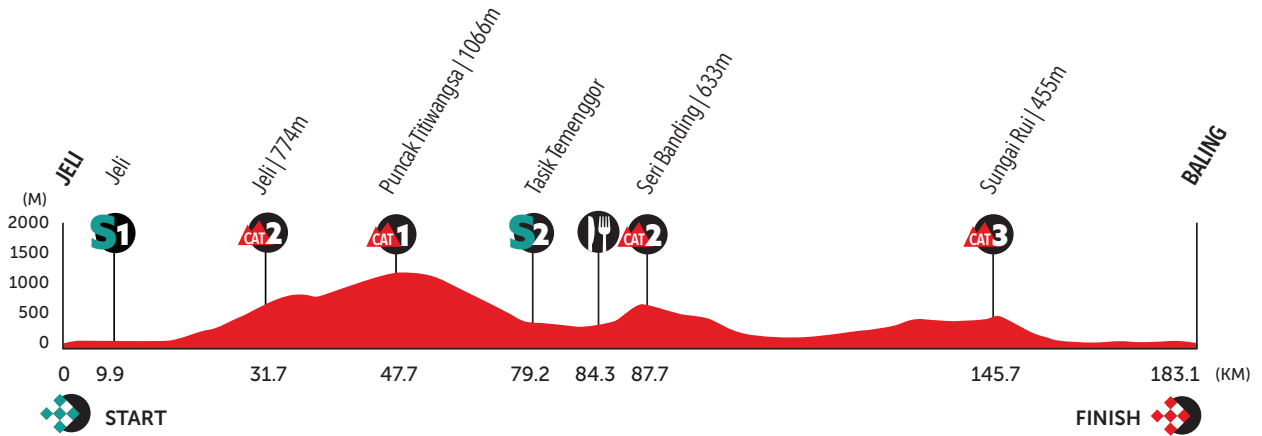

Stage Map

Stage 3 | Monday | 25 September 2023
Jeli - Baling | Race Distance: 183.1 km

Transfer to Start Map

Stage 3 | Monday | 25 September 2023
Jeli - Baling | Race Distance: 183.1 km

Kota Bahru - Jeli

Profile

Stage 3 | Monday | 25 September 2023

Jeli - Baling | Race Distance: 183.1 km

Schedule

Stage 3 | Monday | 25 September 2023 Jeli - Baling | Race Distance: 183.1 km

Start Location : Universiti Malaysia Kelantan, Jeli

© OpenStreetMap contributors

Vehicle Passage Point Map

Stage 3 | Monday | 25 September 2023

Jeli - Baling | Race Distance: 183.1 km

Start Layout Map

Stage 3 | Monday | 25 September 2023
Jeli - Baling | Race Distance: 183.1 km

Finish Layout Map

Stage 3 | Monday | 25 September 2023

Jeli - Baling | Race Distance: 183.1 km

Transfer to Hotel Map

Stage 3 | Monday | 25 September 2023

Jeli - Baling | Race Distance: 183.1 km

Baling - Butterworth