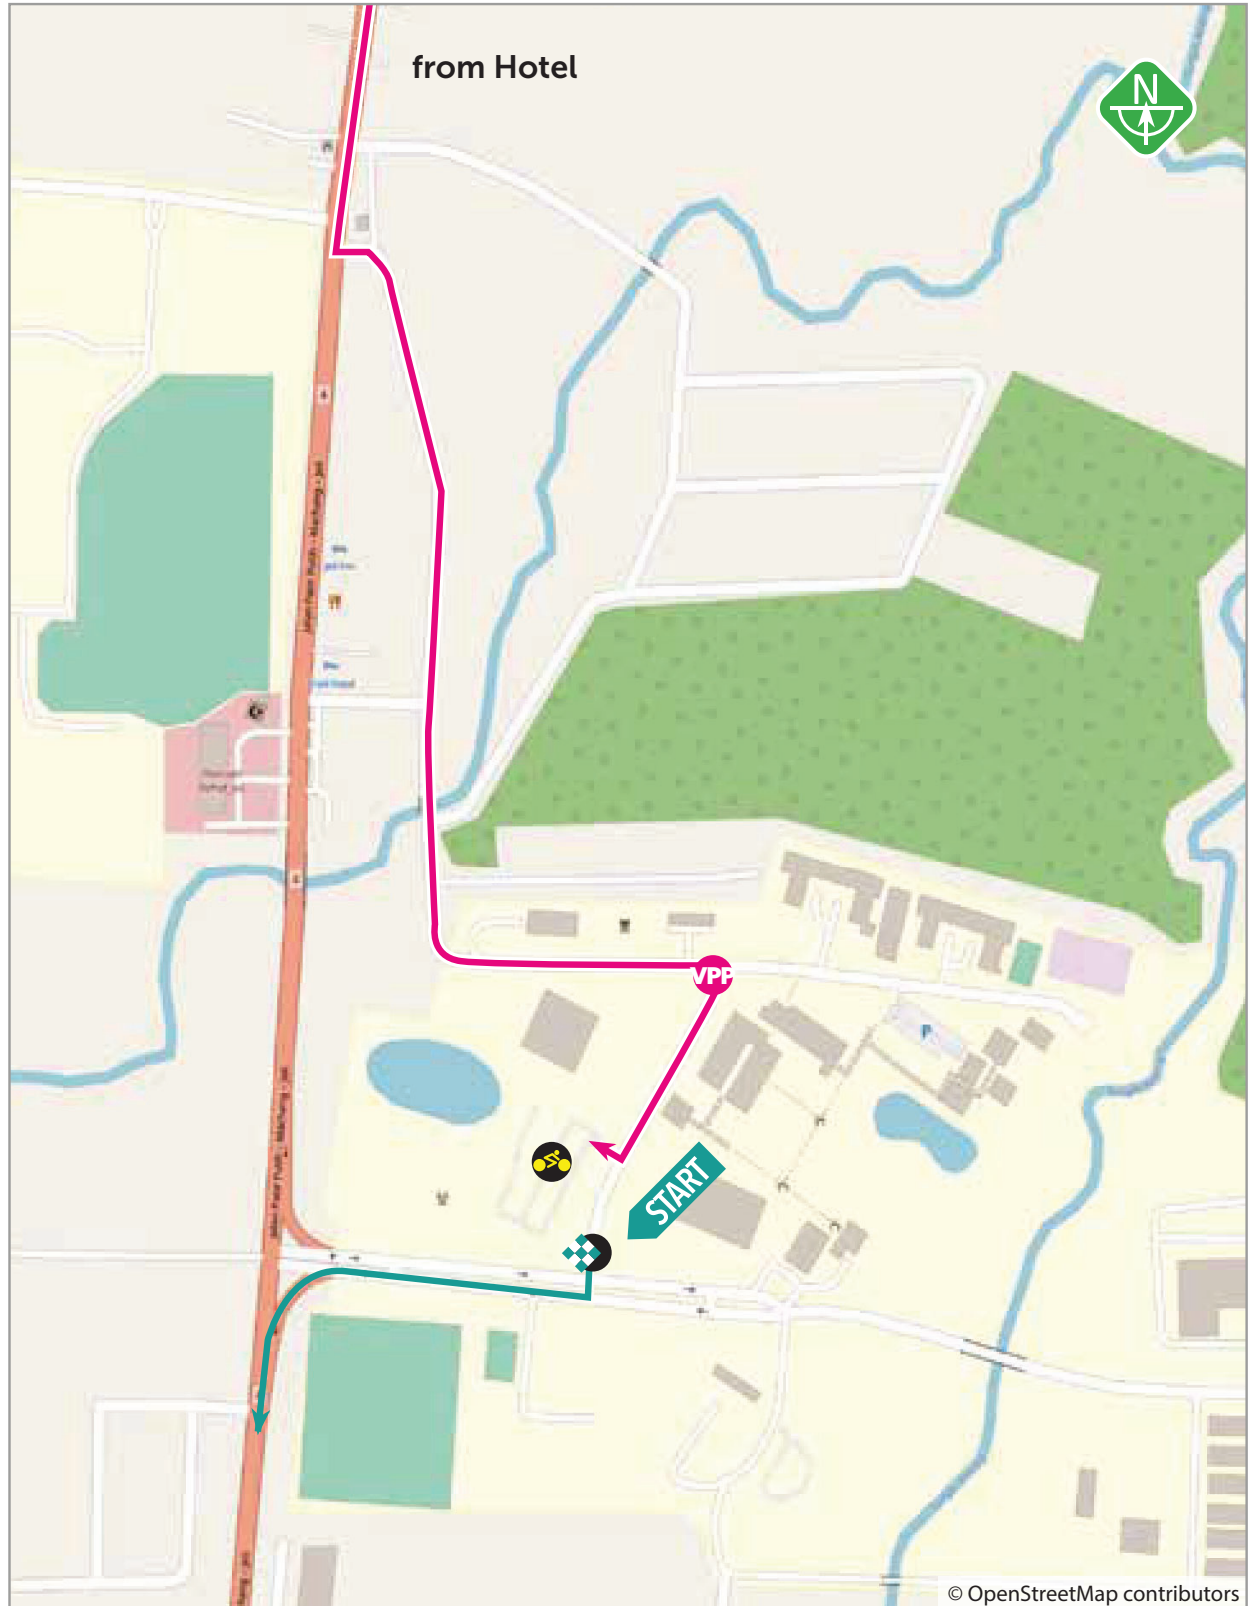

Time Table

Stage 3 | Monday | 25 September 2023 Jeli - Baling | Race Distance: 183.1 km

START TIME TABLE

Start Location :

Universiti Malaysia Kelantan, Jeli

Time	Activities
0630 hrs	VPP in Operation Race Facilities Crew on Site Race Security on Site Road Closure at Start Area
0700 hrs	PA System on
0830 hrs	Race Officials on Site Arrival of Guests Arrival of Teams
0850 hrs	Riders Signing On Opens
0900 hrs	Arrival of VIPs
0915 hrs	Cavalcade Departs
0950 hrs	Riders Signing on Closes Advance Vehicles Depart Presentation of Race Leaders
0955 hrs	Riders Assemble at Start Line
1000 hrs	Petronas Le Tour de Langkawi Flag-Off
1015 hrs	VIPs Depart
1030 hrs	De-Rig Commences
1230 hrs	Roads Re-Open

FINISH TIME TABLE

Finish Location :

Jalan Syed Sheh, Baling

Time	Activities
0800 hrs	Race Facilities Crew on Site Road Closure at Finish Area
0900 hrs	Race Security on Site Race Officials on Site
1000 hrs	PA System on
1100 hrs	Side Events Start
1325 hrs	Arrival of Guests
1340 hrs	Arrival of VIPs
1345 hrs	Advance Vehicles Arrive
1354 hrs	Cavalcade Arrives
1439 hrs	Petronas Le Tour de Langkawi Arrives - Fast Schedule
1452 hrs	Petronas Le Tour de Langkawi Arrives - Expected Schedule
1515 hrs	Prize Giving Ceremony
1545 hrs	VIPs Depart
1615 hrs	De-Rig Commences
1815 hrs	Roads Re-Open

Start Location Map

Stage 3 | Monday | 25 September 2023

Jeli - Baling | Race Distance: 183.1 km

© OpenStreetMap contributors

Finish Location Map

Stage 3 | Monday | 25 September 2023
Jeli - Baling | Race Distance: 183.1 km

© OpenStreetMap contributors

Vehicle Passage Point Map

Stage 3 | Monday | 25 September 2023

Jeli - Baling | Race Distance: 183.1 km

Start Layout Map

Stage 3 | Monday | 25 September 2023
Jeli - Baling | Race Distance: 183.1 km