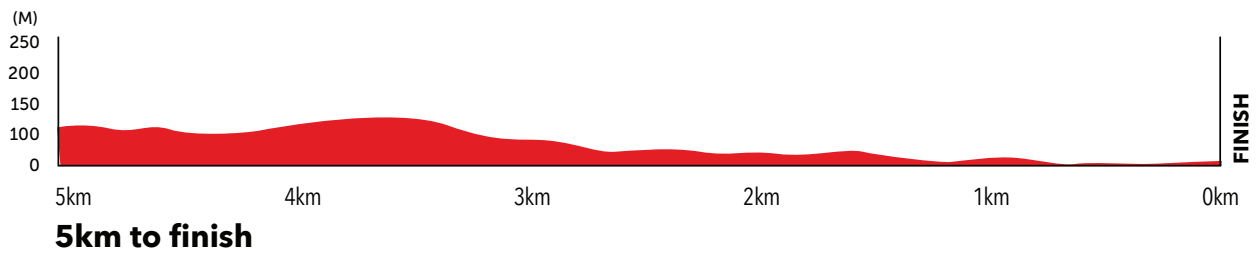

Profile

Stage 3 | Monday | 25 September 2023

Jeli - Baling | Race Distance: 183.1 km

Schedule

Stage 3 | Monday | 25 September 2023 Jeli - Baling | Race Distance: 183.1 km

Start Location : Universiti Malaysia Kelantan, Jeli

Finish Location : Jalan Syed Sheh, Baling

Neutral Zone : 8.3km

Cavalcade
@ 45mins
42kph
40kph
38kph

KM	KM TO GO	FEATURES	INSTRUCTION	DESCRIPTION	ESTIMATED TIME OF ARRIVAL (km/hrs)			
From Start Gantry at Universiti Malaysia Kelantan, Kampus Jeli: Turn left into Timur - Barat Highway (Federal Route 4), then straight on for all subsequent junctions. End of the Neutralize Zone is on the Timur-Barat Highway (Yellow sign "90km/h" on the left).					09:15	10:00	10:00	10:00
0.0	183.1	RACE START PROPER		Yellow sign "90km/h" on the left	09:32	10:17	10:17	10:17
8.7	174.4	Splitter	Keep Left		09:44	10:29	10:30	10:31
8.8	174.3	Sign	Straight On	White & Green sign "Hutan Simpan Kekal" on the left	09:45	10:30	10:30	10:31
9.7	173.4	Junction	Straight On	Left to Sungai Long	09:46	10:31	10:32	10:32
9.9	173.2	SPRINT 1 - JELI	Straight On	Caltex on the right	09:46	10:31	10:32	10:33
10.3	172.8	KOM START 105m	Straight On	Petron Batu Melintang on the left	09:47	10:32	10:32	10:33
28.0	155.1	Sign	Straight On	Milestone Ipoh 248 on the right	10:12	10:57	10:59	11:01
30.0	153.1	DRINK START	Straight On	Milestone Ipoh 246 on the right	10:15	11:00	11:02	11:04
30.0	153.1	WASTE ZONE 1 START	Straight On		10:15	11:00	11:02	11:04
30.5	152.6	WASTE ZONE 1 END	Straight On		10:16	11:01	11:03	11:05
31.7	151.4	KOM 1 - JELI, Cat 2, 774m	Straight On	Sign "Sempadan Daerah Kelantan / Perak" on the left	10:17	11:02	11:05	11:07
33.4	149.7	KOM START 667m	Straight On	Start of concrete barrier on the left	10:20	11:05	11:07	11:10
47.3	135.8	Sign	Straight On	Sign "Kawasan Rehat Titiwangsa" on the left	10:40	11:25	11:28	11:32