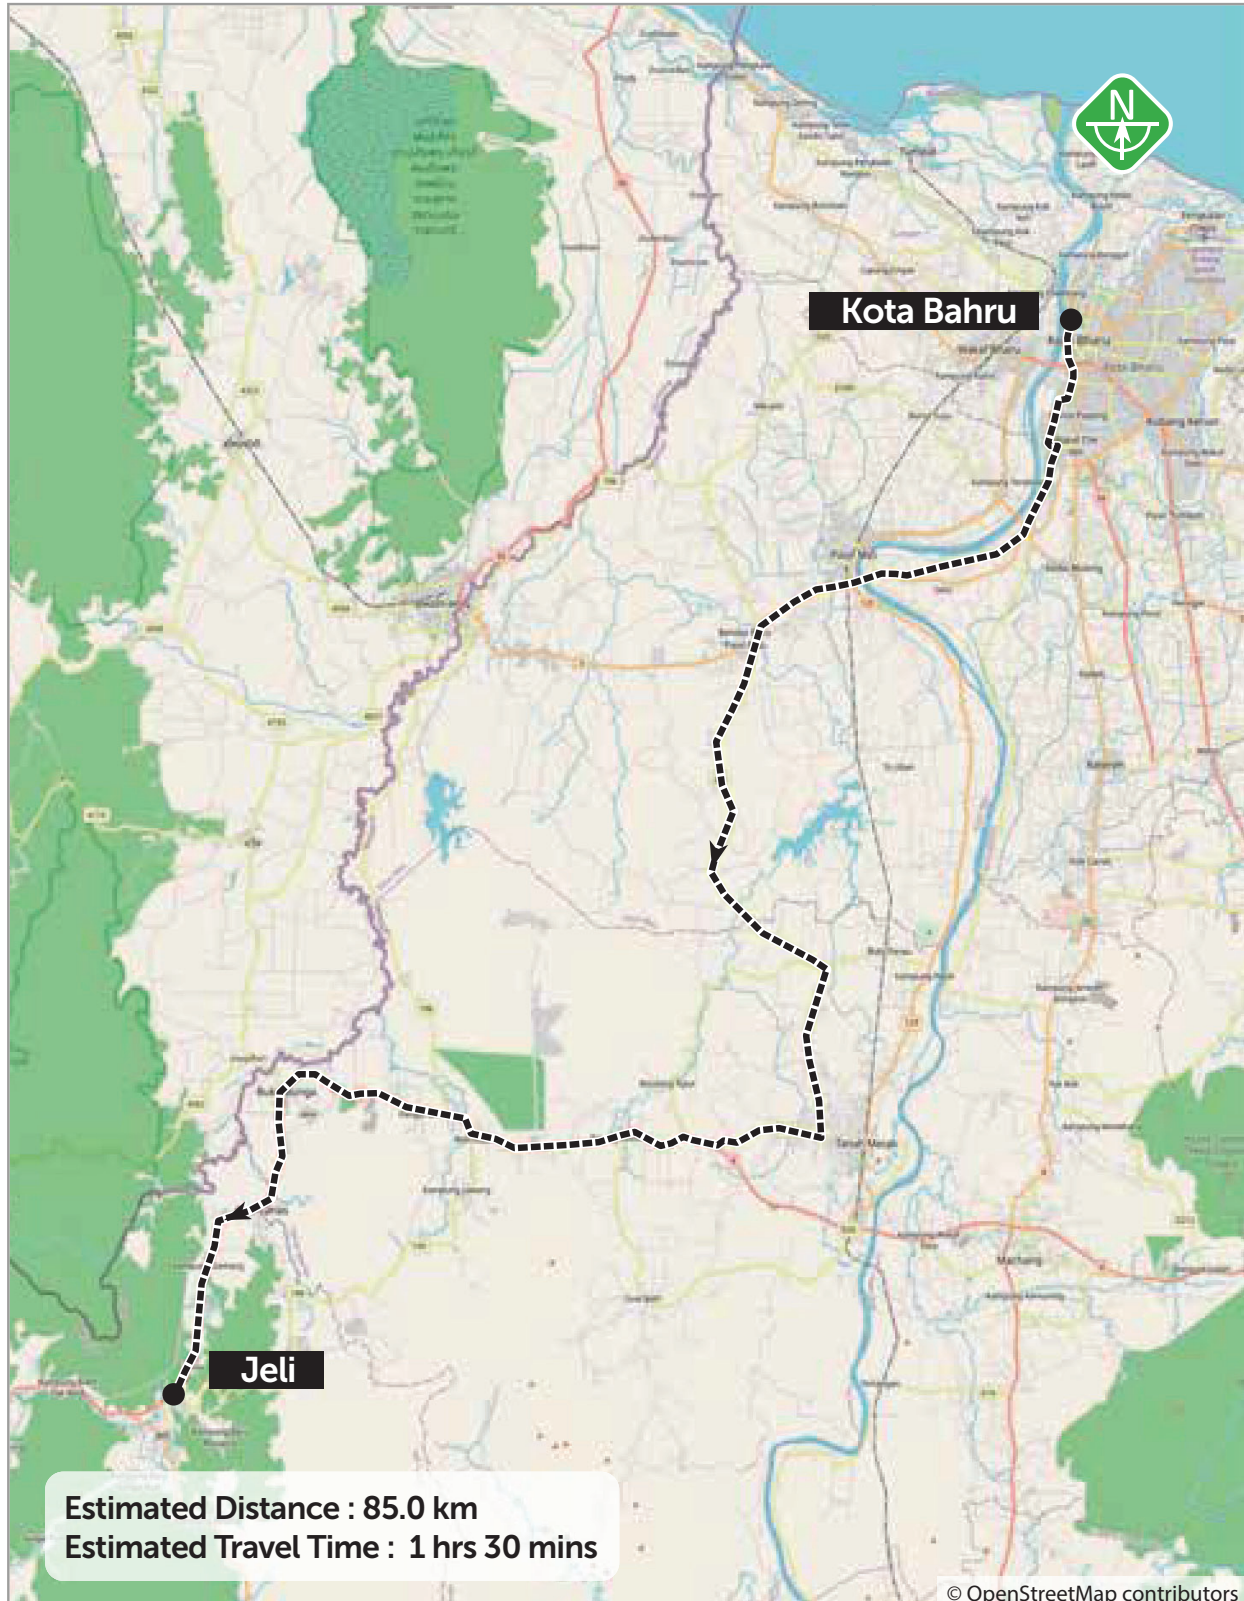

Stage Map

Stage 3 | Monday | 25 September 2023
Jeli - Baling | Race Distance: 183.1 km

Transfer to Start Map

Stage 3 | Monday | 25 September 2023
Jeli - Baling | Race Distance: 183.1 km

Kota Bahru - Jeli

Profile

FINISH TIME TABLE

Finish Location :

Jalan Syed Sheh, Baling

Time	Activities
0800 hrs	Race Facilities Crew on Site Road Closure at Finish Area
0900 hrs	Race Security on Site Race Officials on Site
1000 hrs	PA System on
1100 hrs	Side Events Start
1325 hrs	Arrival of Guests
1340 hrs	Arrival of VIPs
1345 hrs	Advance Vehicles Arrive
1354 hrs	Cavalcade Arrives
1439 hrs	Petronas Le Tour de Langkawi Arrives - Fast Schedule
1452 hrs	Petronas Le Tour de Langkawi Arrives - Expected Schedule
1515 hrs	Prize Giving Ceremony
1545 hrs	VIPs Depart
1615 hrs	De-Rig Commences
1815 hrs	Roads Re-Open

Start Location Map

Stage 3 | Monday | 25 September 2023

Jeli - Baling | Race Distance: 183.1 km

© OpenStreetMap contributors

Finish Location Map

Stage 3 | Monday | 25 September 2023
Jeli - Baling | Race Distance: 183.1 km

Finish Layout Map

Stage 3 | Monday | 25 September 2023

Jeli - Baling | Race Distance: 183.1 km

Transfer to Hotel Map

Stage 3 | Monday | 25 September 2023

Jeli - Baling | Race Distance: 183.1 km

Baling - Butterworth